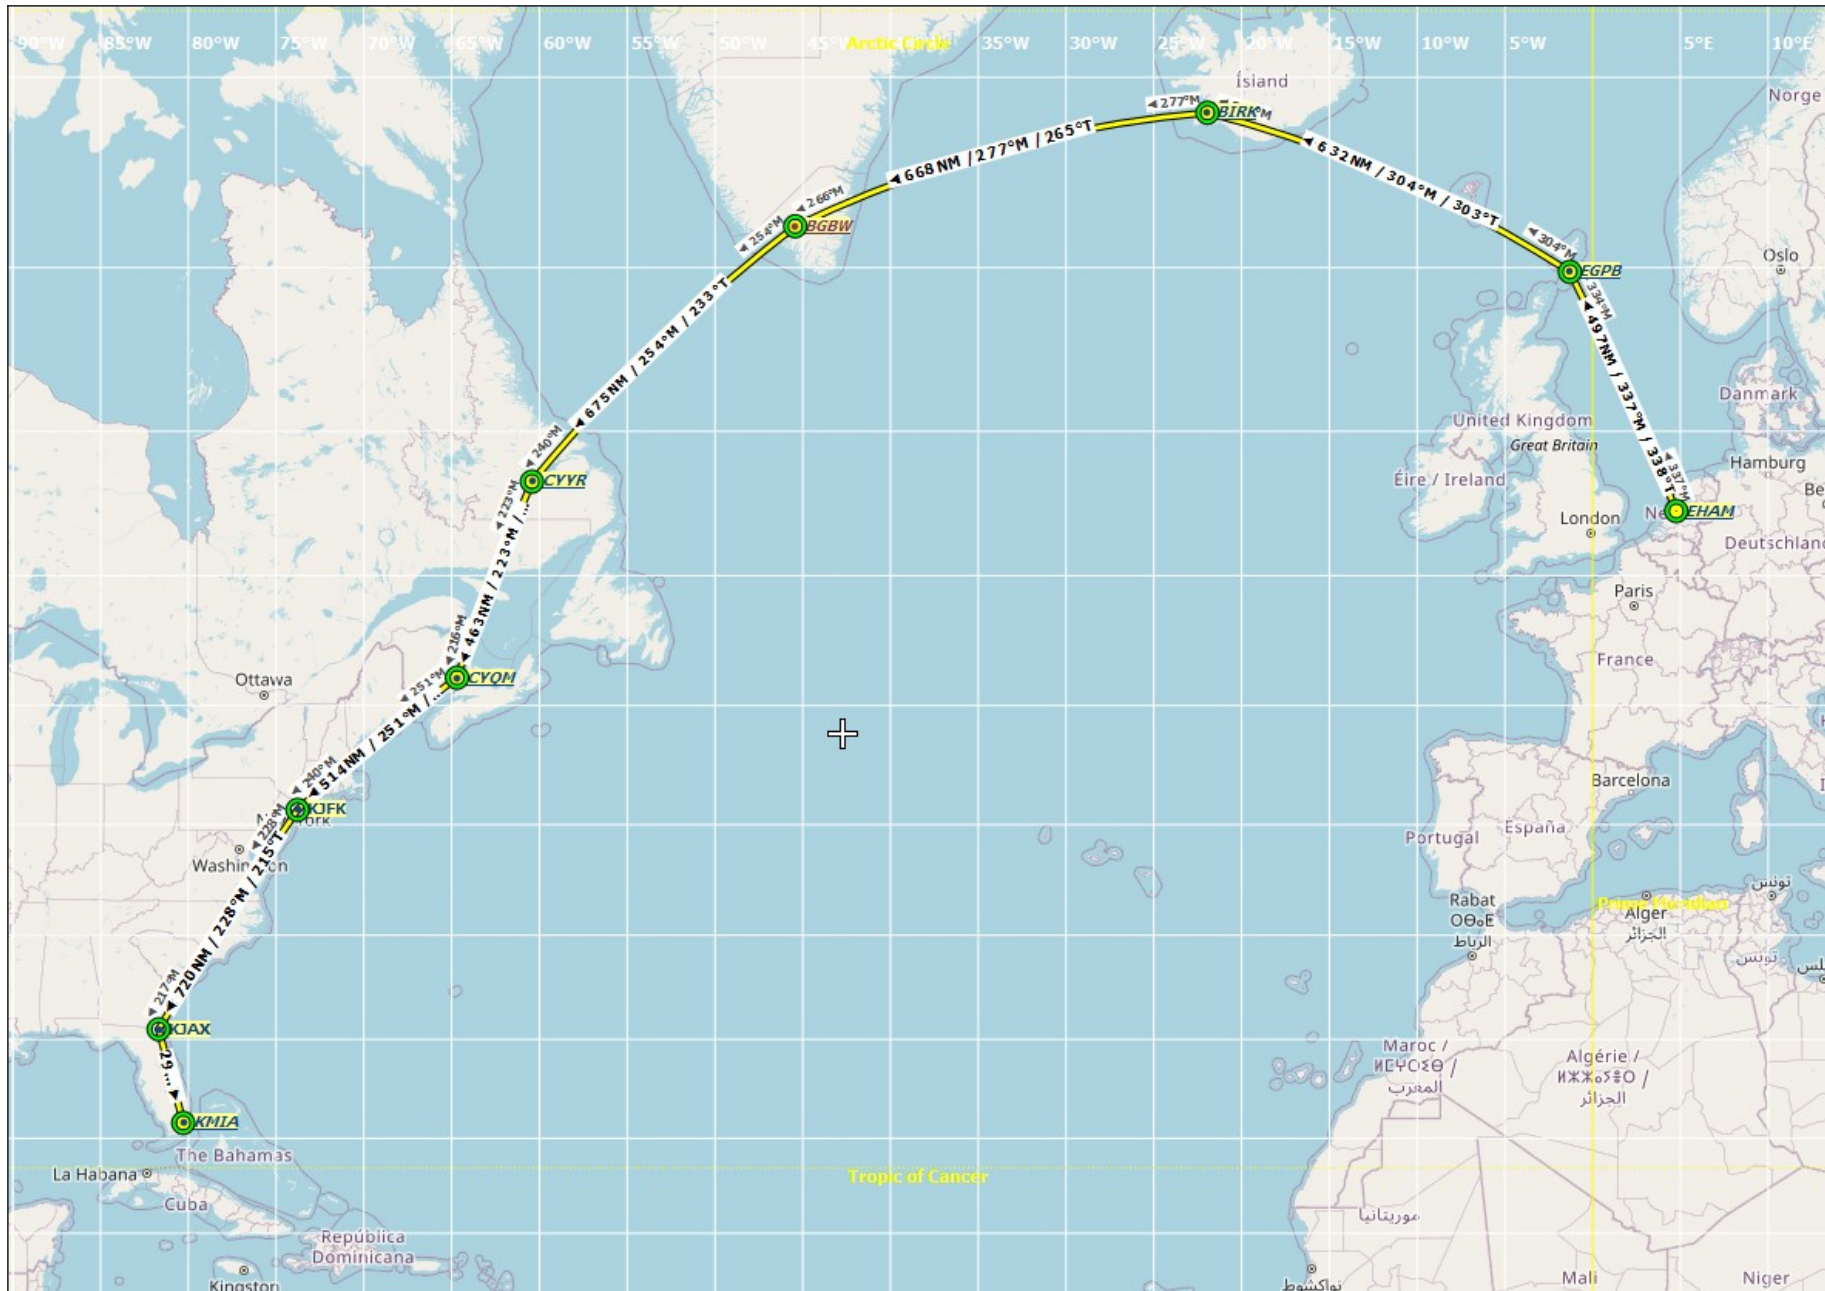

FSCLUB ADVENTURE 42 – AMSTERDAM MIAMI ROUTE – MED

FSClub Adventure 42 - AMSTERDAM MIAMI ROUTE

| Visits | | ATIS | Departure | Arrival | 4730 Distance | 16,6 Leg |
|--------|--|---------|--------------------------------|--------------------------------|------------------|-------------|
| | | 132,975 | EHAM - Amsterdam Schiphol | EGPB - Sumburgh | 670 | 01 |
| | | 125,850 | EGPB - Sumburgh | BIRK - Reykjavik Intl | 645 | 02 |
| | | 128,100 | BIRK - Reykjavik Intl | BGBW - Narsarsuaq Intl | 685 | 03 |
| | | ASWX | BGBW - Narsarsuaq Intl | CYYR - Goose Bay | 690 | 04 |
| | | 128,100 | CYYR - Goose Bay | CYQM - Greater Moncton Intl | 480 | 05 |
| | | 128,650 | CYQM - Greater Moncton Intl | KJFK - NewYork JF Kennedy Intl | 530 | 06 |
| | | ASWX | KJFK - NewYork JF Kennedy Intl | KJAX - Jacksonville Intl | 720 | 07 |
| | | 125,850 | KJAX - Jacksonville Intl | KMIA - Miami Intl | 310 | 08 |
| | | 119,150 | KMIA - Miami Intl | EINDE AMSTERDAM MIAMI ROUTE | | |