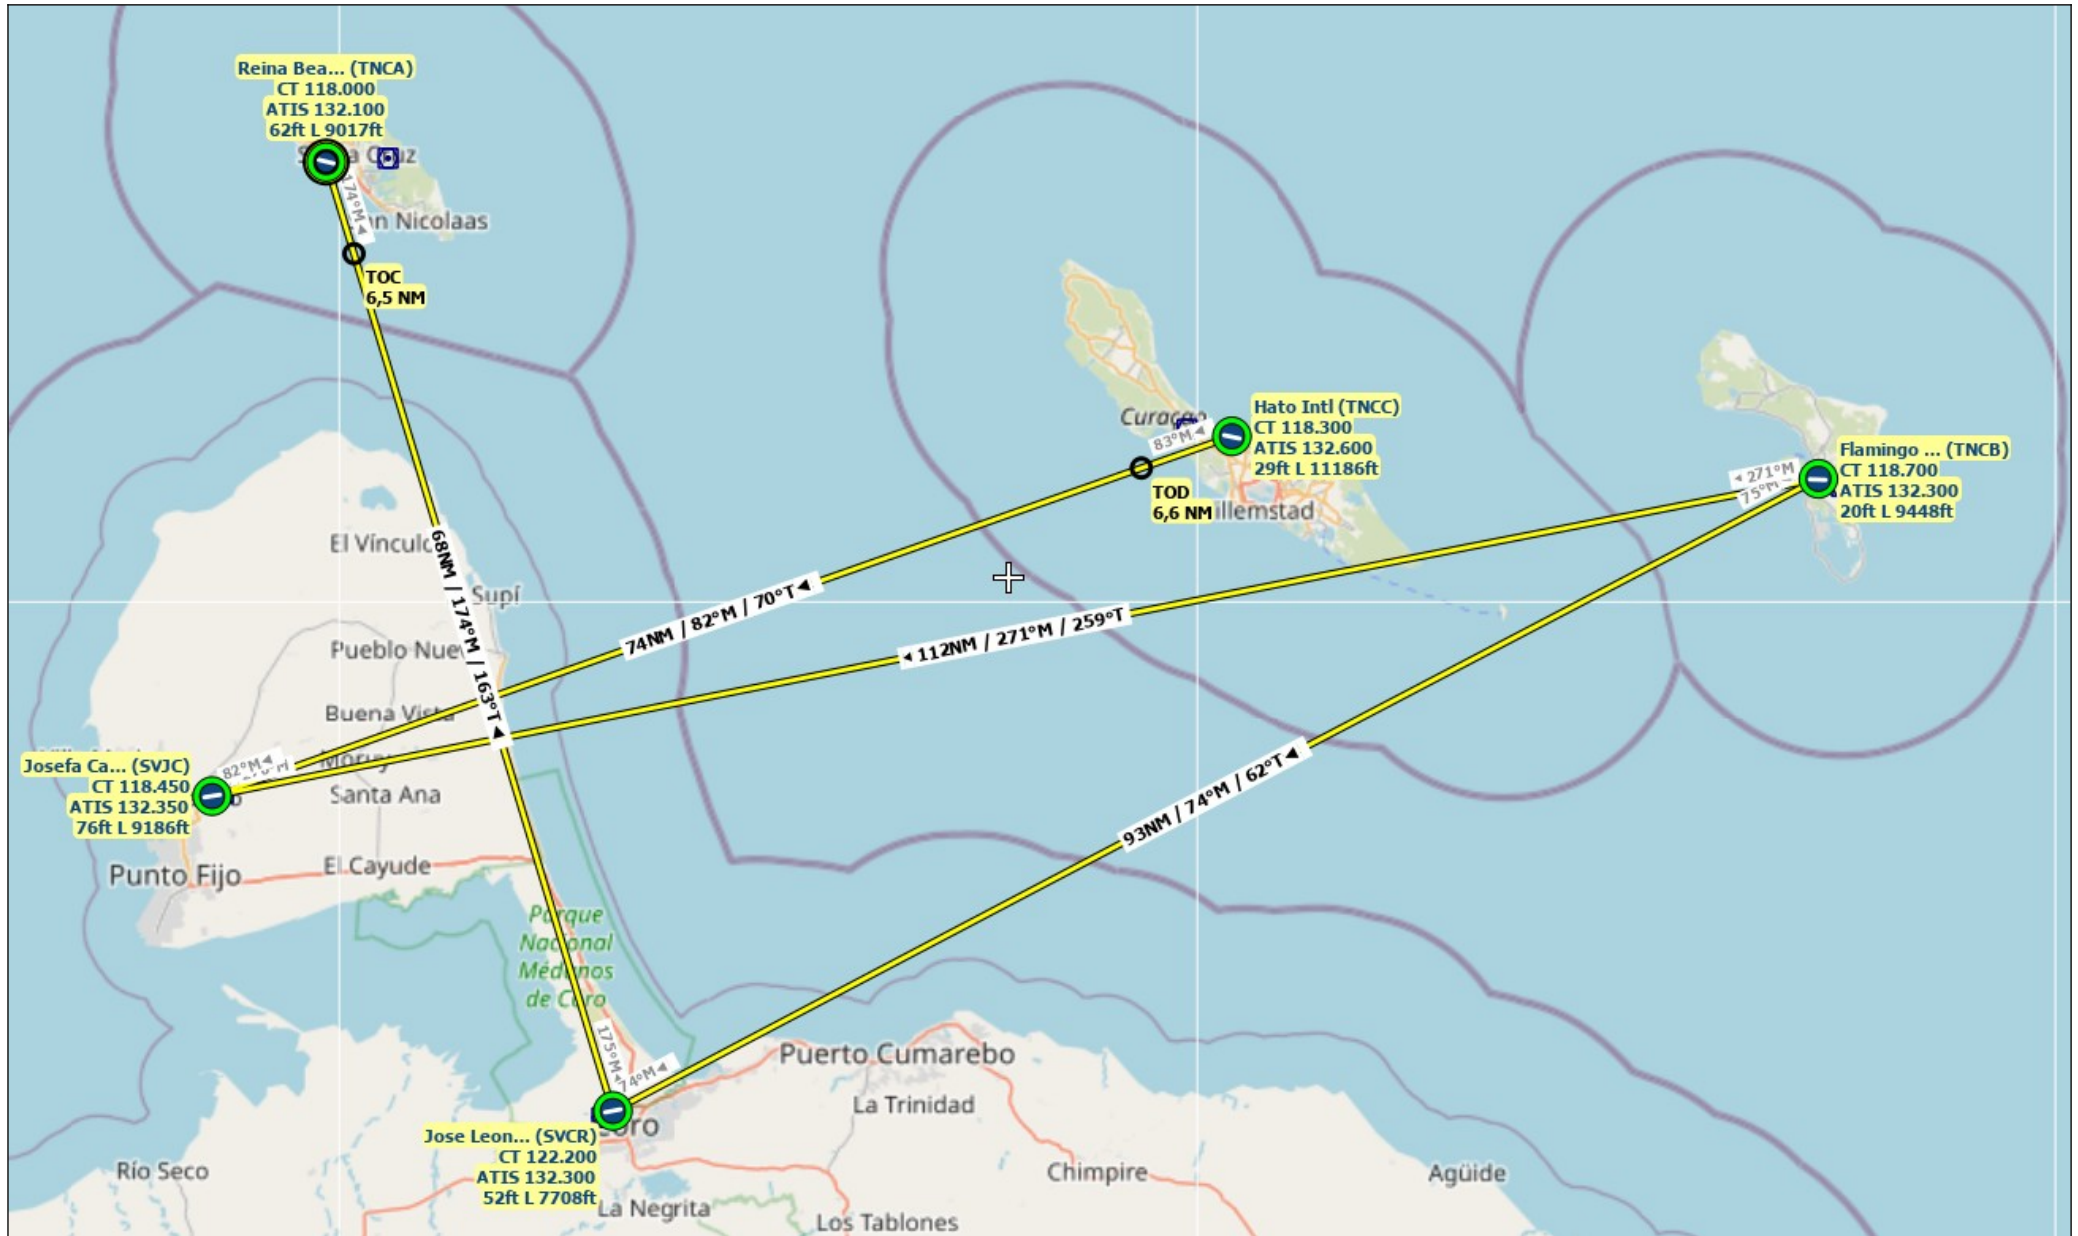

FSCLUB ADVENTURE 79 – DUTCH ABC TOUR

FSClub Adventure 79 - DUTCH ABC TOUR

IAS

140

				355	2,5		
Visits	ATIS	Departure	Arrival	Distance	Leg	Min.	
	132,100	TNCA - Queen Beatrix Intl	SVCR - Jose Leonardo Chirino Airport	70	01	45	
	132,300	SVCR - Jose Leonardo Chirino Airport	TNCB - Flaminco Intl	95	02	58	
	ASWX	TNCB - Flaminco Intl	SVJC - Josefa Camejo Intl	115	03	59	
	132,350	SVJC - Josefa Camejo Intl	TNCC - Hato Intl	75	04	48	
	ASWX	TNCC - Hato Intl	EINDE DUTCH ABC TOUR				