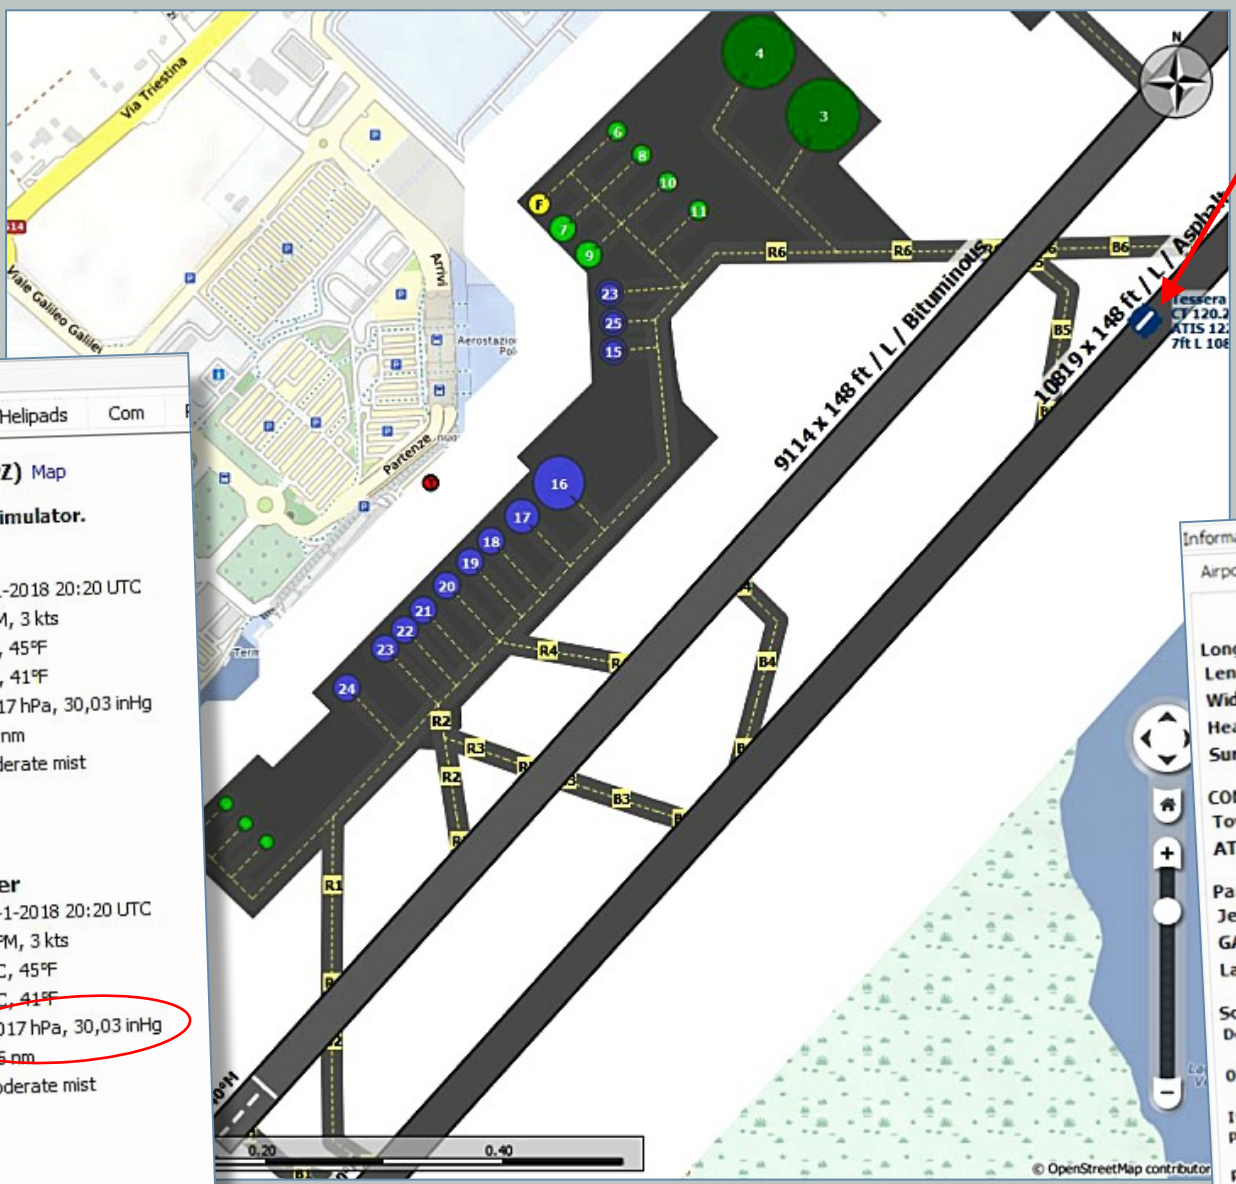

Information

Airport Runways/Helipads Com Procedures

SCT025 19/12 Q1006

Longest Runway
Length: 10.903 ft
Width: 197 ft
Heading: 65°M, 245°M
Surface: Bituminous

COM Frequencies
Tower: 119,050 MHz
ATIS: 123,875 MHz

Parking
Jetways: 6
GA Ramp: 30
Largest Ramp: Large

Scenery
Default Terrain
D:\P3DV4\Scenery\World\scenery\LICJ_ADEX_JDS_ALT.BGL

0602 Base
D:\P3DV4\Scenery\0602\scenery\APXS1180.bgl

Italie Afcads
photoreal EPR
E:\P3DV4\Scenery\EUROPA\Italie\Italie\Photoreal EPR\Italie Afcads\photoreal EPR\scenery\LICJ_ADEP3_P3D.bgl

Palermo LICJ P3Dv4
E:\P3DV4\Scenery\EUROPA\Italie\JetStream Designs\Palermo LICJ P3Dv4\Scenery\LICJ_ADEX_JDS.BGL

4